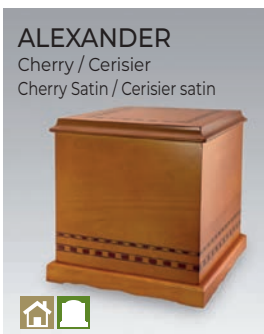

COMPANION / COMPAGNON
Marble / Marbre

ALEXANDER
Cherry / Cerisier
Cherry Satin / Cerisier satin

UD199-20010
9 3/8" W / L X 8 5/8" D / P X 9 3/4" H
Vol: 405 ci / pc (page 18)