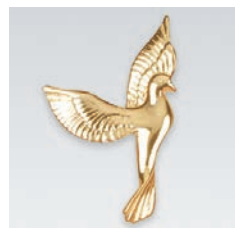

UA200-00018 - 7 3/4" H
SLIM LONG LEG CROSS
LONGUE CROIX MINCE

UA200-00020 - 3 1/2" H
STYLIZED LARGE CROSS
CROIX LARGE STYLISÉE

UA200-00019 - 4" H
SLIM CROSS
CROIX MINCE

UA200-00007 - 2 1/2" H
LITTLE CROSS BRASS
PETITE CROIX LAITON

UA200-00035 - 2 3/4" H
SMALL ROSETTE
PETITE ROSETTE

UA200-00037 - 3 3/4" H
LARGE ROSETTE
GRANDE ROSETTE

UA200-00040 - 3" H
DOVE LEFT
COLOMBE GAUCHE

UA200-00041 - 3" H
DOVE RIGHT
COLOMBE DROITE

UA200-00008 - 3 3/4" H
LARGE DOVE
GRANDE COLOMBE