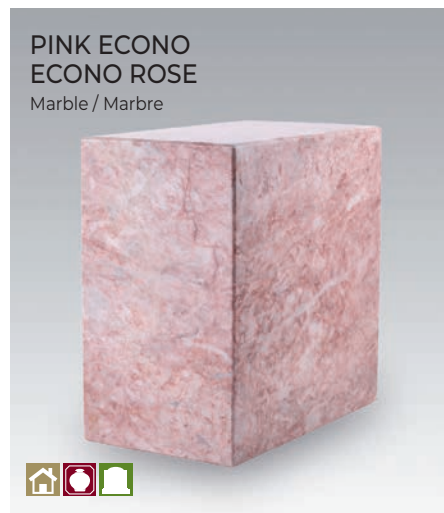

US310-40005
5⁷/₈" W / LX 8⁵/₈" D / PX 8⁵/₈" H
Vol: 255 ci / pc