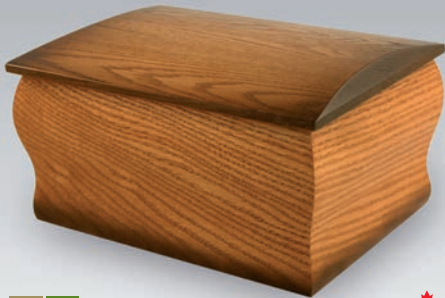

ANTIQUE HARDWOOD

Oak / Chêne
Medium Shaded Satin
2 tons médium satin

US199-20005

8" W / L X 10 3/4" D / P X 8 7/8" H
Vol: 220 ci / pc