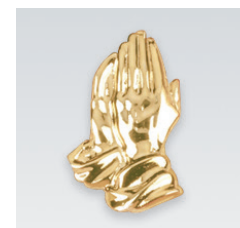

UA200-00017 - 3" H
PRAYING HANDS
MAINS PRIANTES