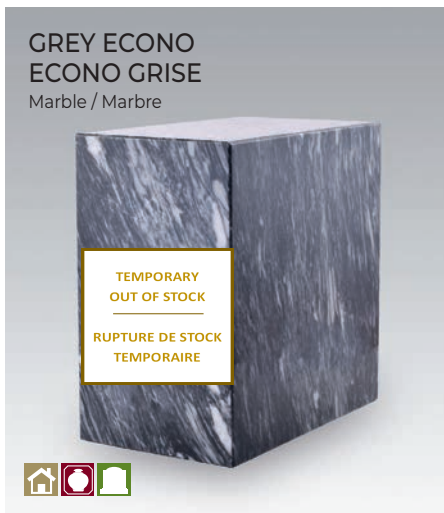

US310-40004
5⁷/₈" W / LX 8⁵/₈" D / PX 8⁵/₈" H
Vol: 255 ci / pc