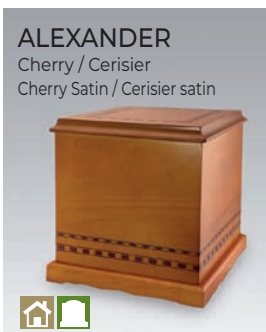

COMPANION / COMPAGNON
Marble / Marbre

ALEXANDER
Cherry / Cerisier
Cherry Satin / Cerisier satin

UD199-20010
9 3/8" W / L X 8 5/8" D / P X 9 3/4" H
Vol: 405 ci / pc (page 18)